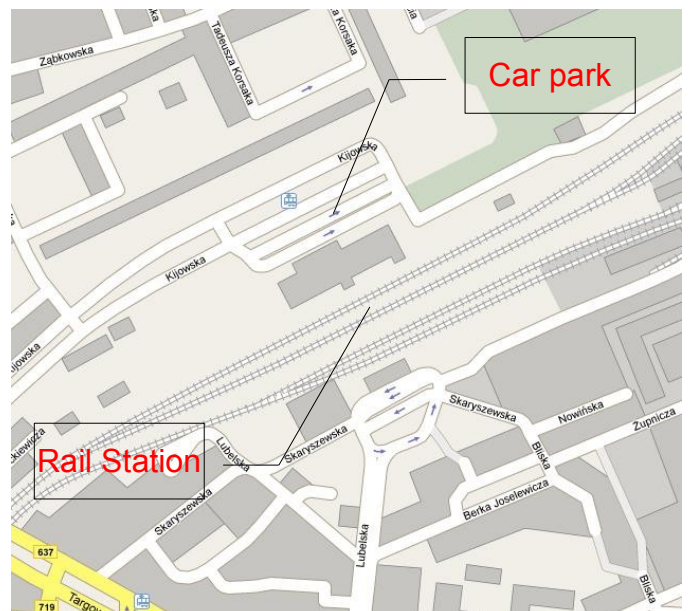

Transport to Jachranka information

On the 28th of May there will be a bus from Warsaw to Jachranka provided by the SPS organizers.

The bus will be available on car parks near to following railway stations:

- at 7.30 am - Warszawa Centralna (Warsaw Central)
- at 8.15 am - Warszawa Wschodnia (Warsaw East)

Warsaw Central Rail Station area

East Warsaw Rail Station area

There will be the RDSP Students' Research Group members with the group logo waiting:

- in front of Kongresowa Hall main entrance (Emilii Plater Street)
 - in front of Warsaw East Railway Station main entrance (on Kijowska Street side)
- that would help to find the bus.

The return bus from Jachranka is planned to be on the 30th of May at 14:15.