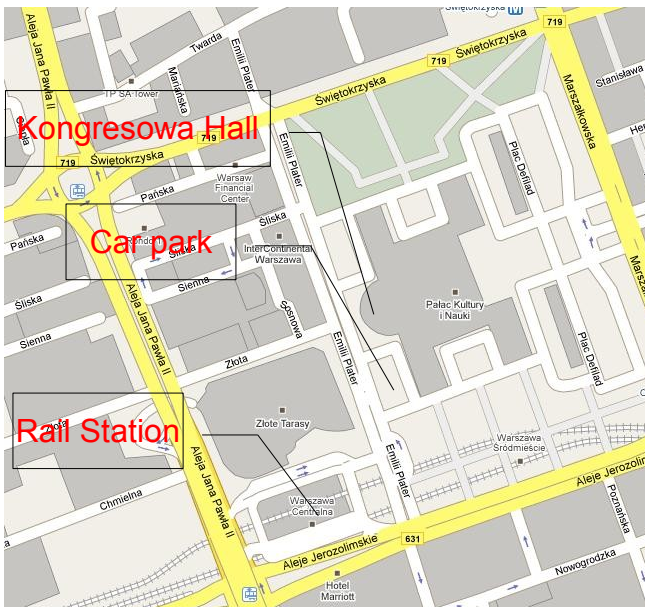

Transport to Jachranka information

On the 28th of May there will be a bus from Warsaw to Jachranka provided by the SPS organizers.

The bus will be available on car parks near to following railway stations:

- at 7.30 am - Warszawa Centralna (Warsaw Central)
- at 8.15 am - Warszawa Wschodnia (Warsaw East)

Warsaw Central Rail Station area

East Warsaw Rail Station area

There will be the RDSP Students' Research Group members with the group logo waiting:

- in front of Kongresowa Hall main entrance (Emilii Plater Street)
 - in front of Warsaw East Railway Station main entrance (on Kijowska Street side)
- that would help to find the bus.

The return bus from Jachranka is planned to be on the 30th of May at 14:15.